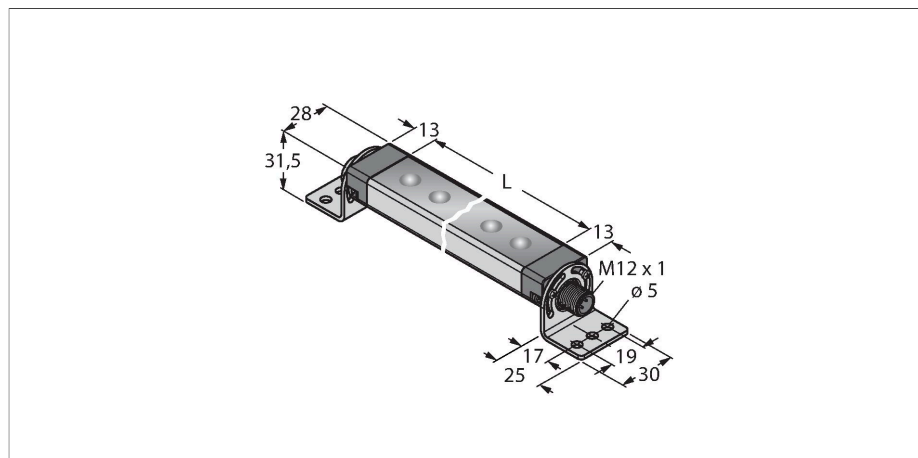

WLS28-2CW990DXQ

Work Light – Linear Light

Features

- Cascadable
- Light beam: 990mm
- Operating voltage: 12...30 VDC
- Protection class: IP50
- Color: Cold white
- Window: opaque
- M12 x 1 male, straight, 4-pin
- SMBWLS28RA mounting bracket included in delivery

Accessories

Dimension drawing	Type	ID	
<p>Technical drawing of a straight connection cable with an M12 female connector and a 4-pin terminal block. Dimensions: connector diameter $\varnothing 15$, connector length 14, connector offset 11,5, cable length L, terminal block offset 50, and terminal block width 5.</p>	RKC4.4T-2/TEL	6625013	Connection cable, female M12, straight, 4-pin, cable length: 2 m, sheath material: PVC, black; cULus approval; other cable lengths and qualities available, see www.turck.com
<p>Technical drawing of an angled connection cable with an M12 female connector and a 4-pin terminal block. Dimensions: connector diameter $\varnothing 15$, connector length 14, connector offset 26,5, cable length L, terminal block offset 50, and terminal block width 5.</p>	WKC4.4T-2/TEL	6625025	Connection cable, female M12, angled, 4-pin, cable length: 2 m, sheath material: PVC, black; cULus approval; other cable lengths and qualities available, see www.turck.com