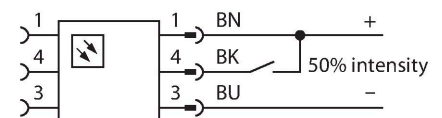

WLS28-2CW990DXQ

Work Light – Linear Light

Features

- Cascadable
- Light beam: 990mm
- Operating voltage: 12...30 VDC
- Protection class: IP50
- Color: Cold white
- Window: opaque
- M12 x 1 male, straight, 4-pin
- SMBWLS28RA mounting bracket included in delivery

Wiring diagram

Functional principle

The low-energy LED work lights are ideally suited for industrial applications. The color temperature is between 6,000 and 7,100 Kelvin (cool white). Depending on the model, the luminous flux is 325 or 2600 lumen. Some work lights are switched on/off via supply power (10...30 VDC) and some types by means of a button directly at the LED lamp. In addition, the LED can be dimmed to 50% of its light output by activating a high signal on PIN 4, or for the variants with a switch, by means of a further switch position. On some models the light output is continuously dimmable via a PWM signal on pin 4. Cascadable variants are also available. Variants with a clear or diffuse plastic windows, as well as with an aperture angle of 25°.

At 50% light intensity, the length specifications should be doubled.

Technical data

Type	WLS28-2CW990DXQ
ID	3087816
Signal and display data	
Purpose	LED work light
Function	Linear light
Light type	White
Color temperature	6100...+7000 K
Luminous flux lumen	2275 lm
Aperture angle degree	60 °
Beam angle	wide beam 40-80°
LED service life (L70)	50000 h
Dimmable	Two-stage
Features of color 1	White, Permanently on, 2100 lm
Electrical data	
Operating voltage	12...30 VDC
DC rated operational current	≤ 2590 mA
Input power	31.08 W
Mechanical data	
Cascadable	Yes
Design	Rectangular, WLS28-2
Dimensions	1040 x 28 x 21 mm
Housing material	Metal, AL
Window material	Polycarbonate, diffuse
Electrical connection	Connector, M12 × 1, PVC
Number of cores	4
Ambient temperature	-40...+70 °C