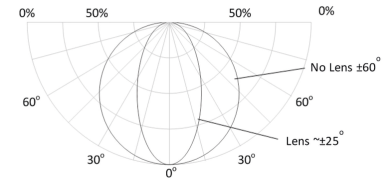

Technical data

Storage temperature	-40...+70 °C
Relative humidity	0...90 %
Protection class	IP50
Tests/approvals	
Approvals	CE, UL

Accessories

SMBWLSMAG 3019574

Magnetic mounting bracket for mounting on metallic surfaces, for mounting WLS28 work lights

Technical drawing showing a circular magnetic bracket with dimensions: outer diameter $\varnothing 51,8$, inner diameter $\varnothing 5,1$, and thickness 7,4.

SMBWLS28RA 3015764

Mounting bracket, angled, metal, for WLS28 work lights, 5 mm drill holes, screw set included

Technical drawing showing an L-shaped metal bracket with dimensions: vertical leg 33, horizontal leg 25, hole offset 18, hole diameter $\varnothing 3$, mounting hole diameter $\varnothing 24$, hole offset 17, hole diameter $\varnothing 15,3$, hole diameter $\varnothing 5$, and total width 30.

SMBWLS28SP 3088063

Snap bracket for mounting WLS28 work lights

Technical drawing showing a snap bracket with dimensions: top width 28,9, height 35, bottom width 17,8, and hole diameter $\varnothing 7,1$.

Accessories

Dimension drawing	Type	ID	
Technical drawing of a straight connection cable with an M12 female connector and a 4-pin terminal block. Dimensions: connector diameter $\varnothing 15$, connector length 14, connector offset 11,5, cable length L, terminal block offset 50, and terminal block width 5.	RKC4.4T-2/TEL	6625013	Connection cable, female M12, straight, 4-pin, cable length: 2 m, sheath material: PVC, black; cULus approval; other cable lengths and qualities available, see www.turck.com
Technical drawing of an angled connection cable with an M12 female connector and a 4-pin terminal block. Dimensions: connector diameter $\varnothing 15$, connector length 14, connector offset 26,5, cable length L, terminal block offset 50, and terminal block width 5.	WKC4.4T-2/TEL	6625025	Connection cable, female M12, angled, 4-pin, cable length: 2 m, sheath material: PVC, black; cULus approval; other cable lengths and qualities available, see www.turck.com