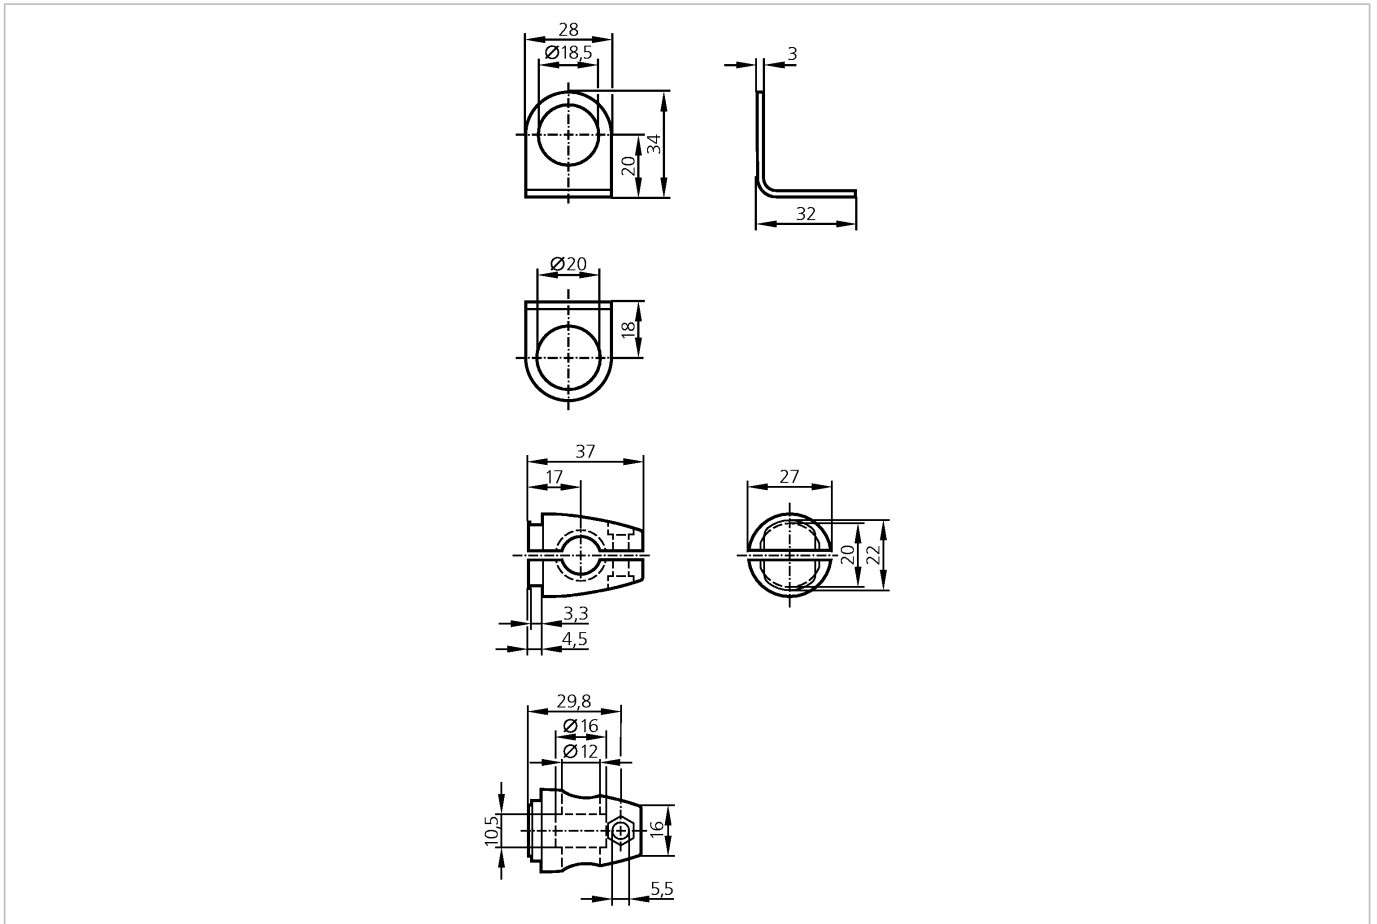

E20720

MOUNTING SET 1 ROD MOUNTING

Accessories

Product characteristics

Mounting set

$\varnothing 18.5$ mm

Clamp mounting

Mechanical data

Design for types OG, IG, KG

Housing materials clamp: diecast zinc; fixture: steel

Type of mounting rod mounting $\varnothing 12$ mm

Weight [kg] 0.104

Remarks

Pack quantity [piece] 1